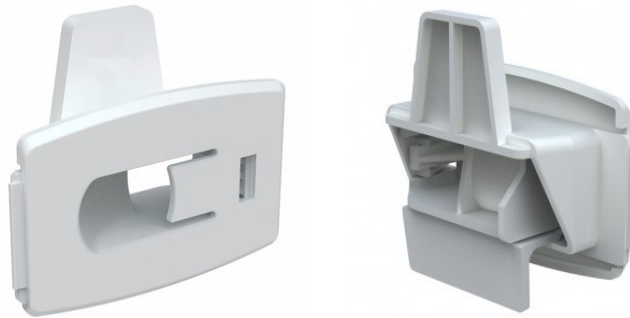

Part Number
HP603

Allen Field Company, Inc.

256A Orinoco Drive
Brightwaters NY 11718
(800) 535-0810
www.allenfield.com

Product Images

Installation Procedure

- Rotate the outside door of the connecting clip into the main body
- Press outside door until it rotates all the way in and locks into place

Removal

- Pull on the tab to release the outside door from the main body of the clip