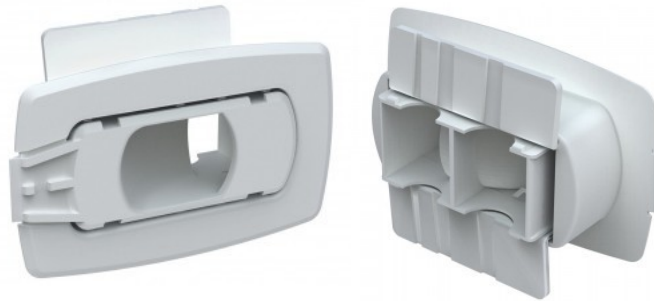

**Allen Field Company, Inc.**

256A Orinoco Drive  
Brightwaters NY 11718  
(800) 535-0810  
www.allenfield.com

**Product Images**

**Installation Procedure**

- Rotate the outside door of the connecting clip into the main body
- Press outside door until it rotates all the way in and locks into place

**Removal**

- Pull on the tab to release the outside door from the main body of the clip